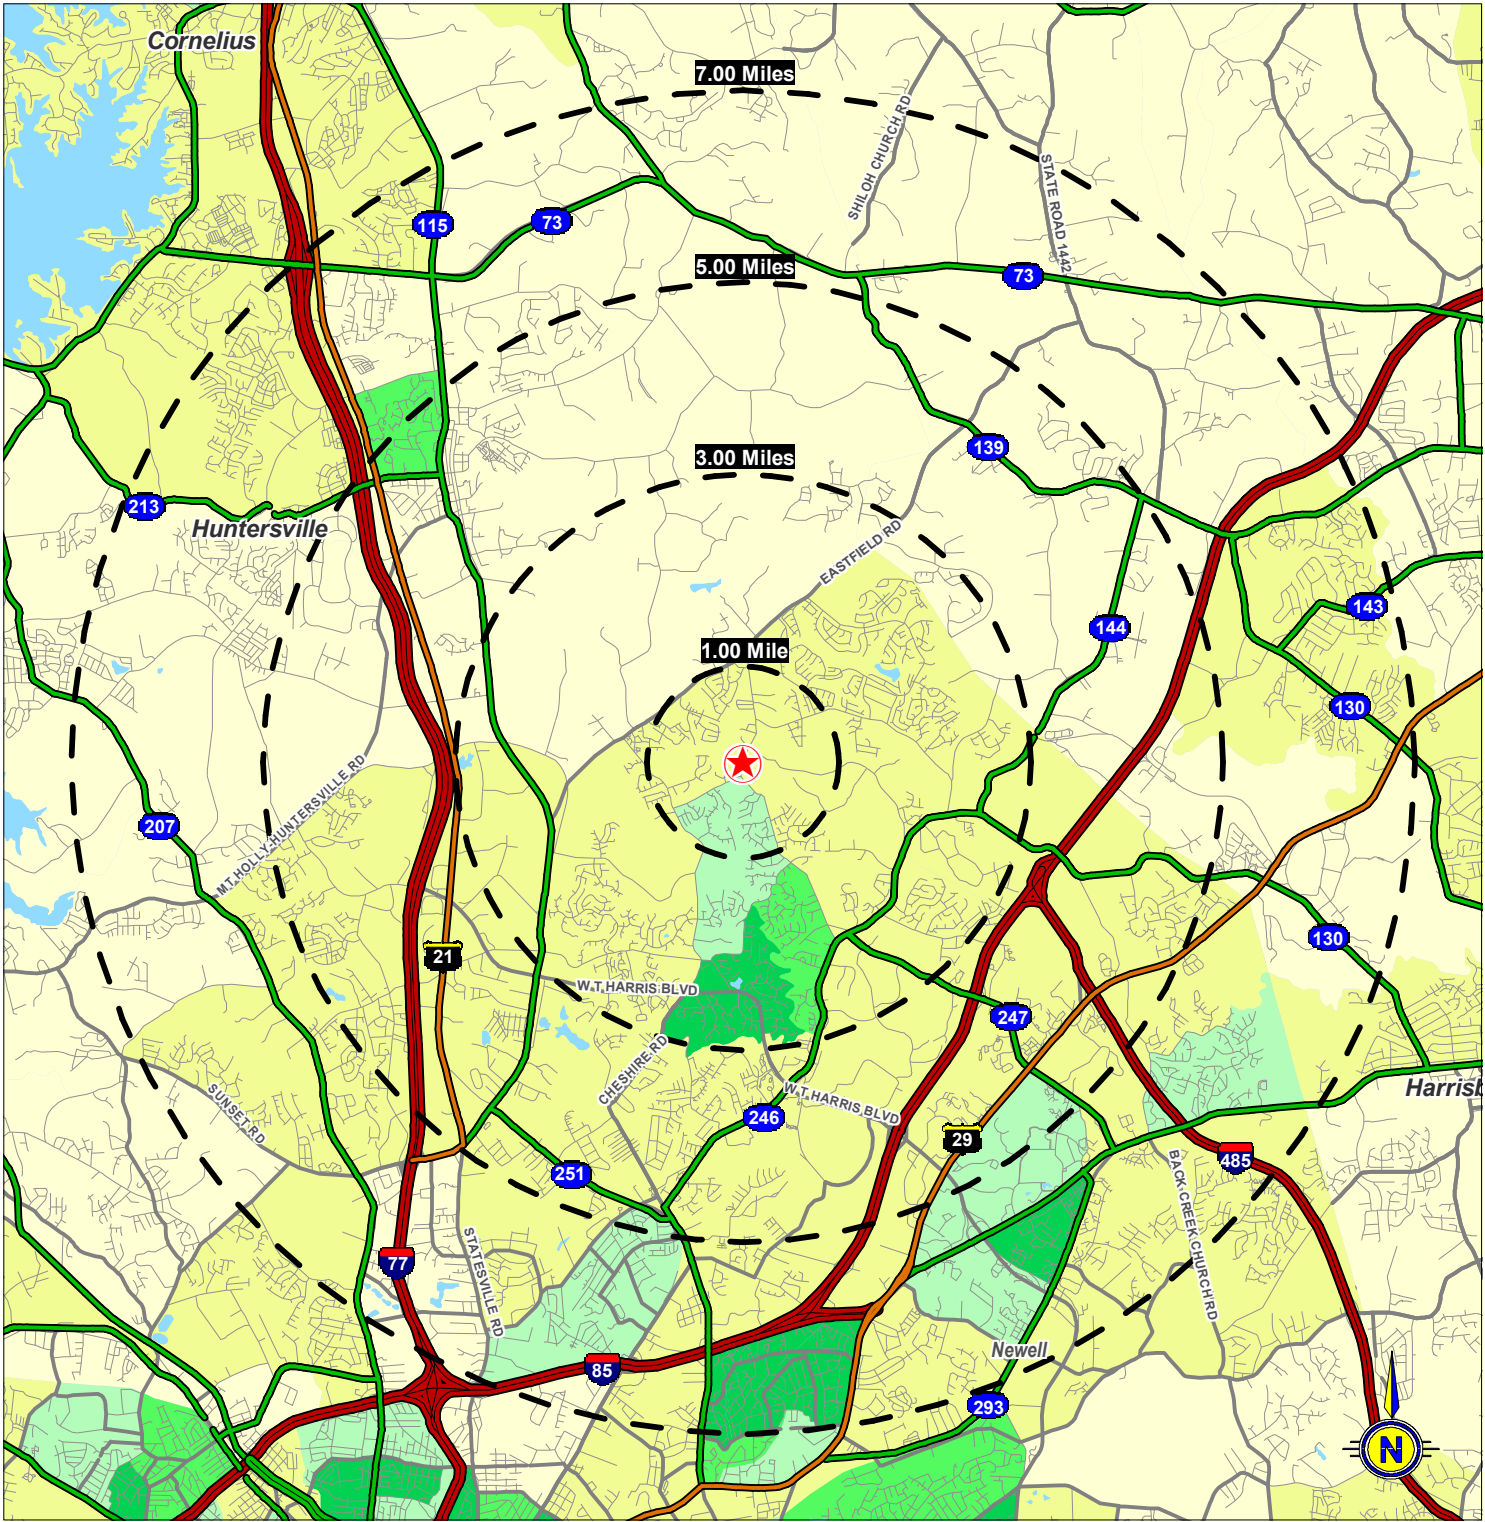

Lat: 35.3675 Lon: -80.7872 Zoom: 15.4 mi Logos are for identification purposes only and may be trademarks of their respective companies.

2006, SITES USA Inc., Chandler, AZ (480) 491-1112. All Rights Reserved.

Population Density
By Block Groups

- 4,000 or More
- 3,000 to 4,000
- 2,000 to 3,000
- 1,000 to 2,000
- Less than 1,000

5435 Prosperity Church Road
Charlotte, North Carolina

*Current Year Estimated
Persons per Square Mile*

February 2006

Prepared For

The Southern Projects Group