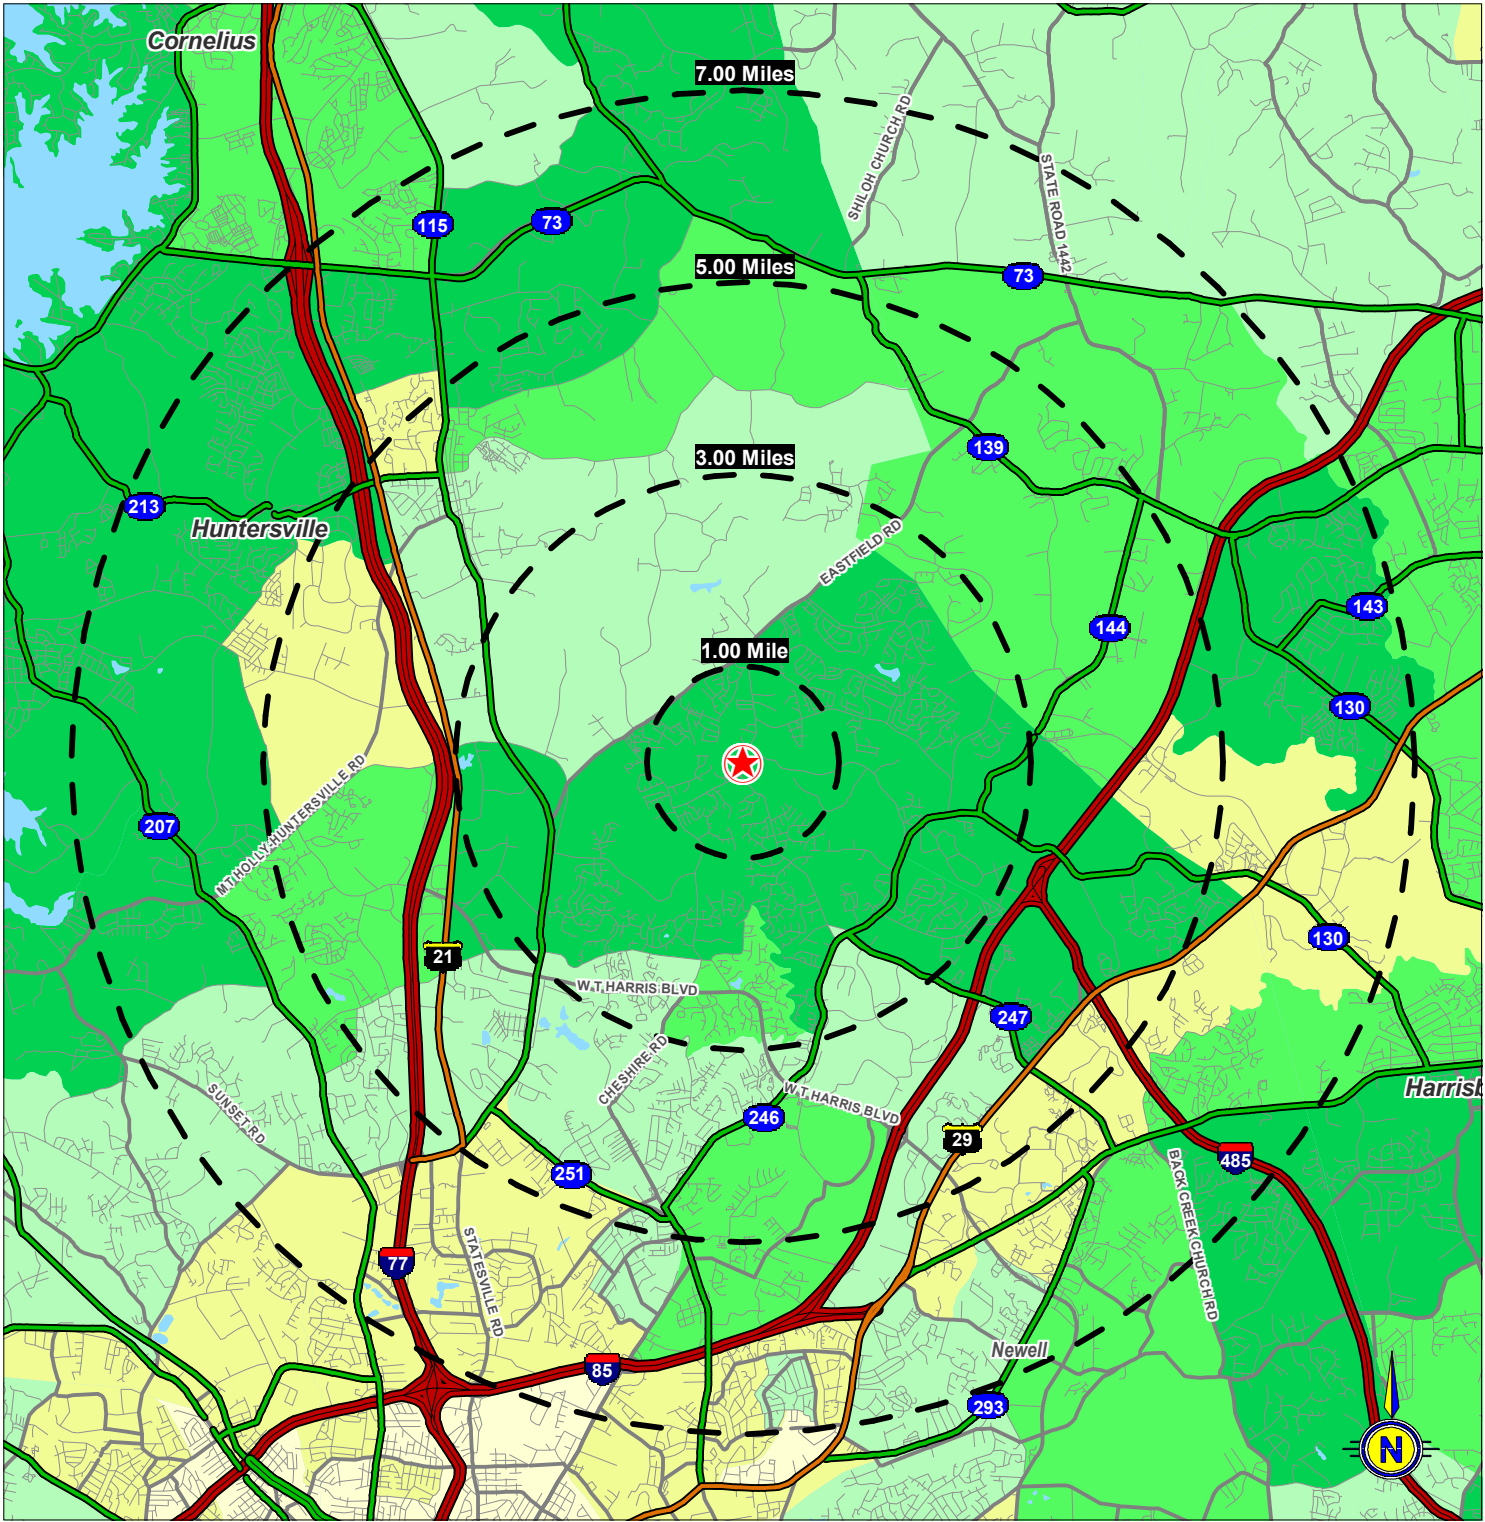

Lat: 35.3675 Lon: -80.7872 Zoom: 15.4 mi Logos are for identification purposes only and may be trademarks of their respective companies.

2006, SITES USA Inc., Chandler, AZ (480) 491-1112. All Rights Reserved.

Median HH Income
By Block Groups

- $75,000 or more
- $60,000 to $75,000
- $45,000 to $60,000
- $30,000 to $45,000
- Less than $30,000

5435 Prosperity Church Road
Charlotte, North Carolina

Current Year Estimated
Median Household Income

February 2006

Prepared For

The Southern Projects Group