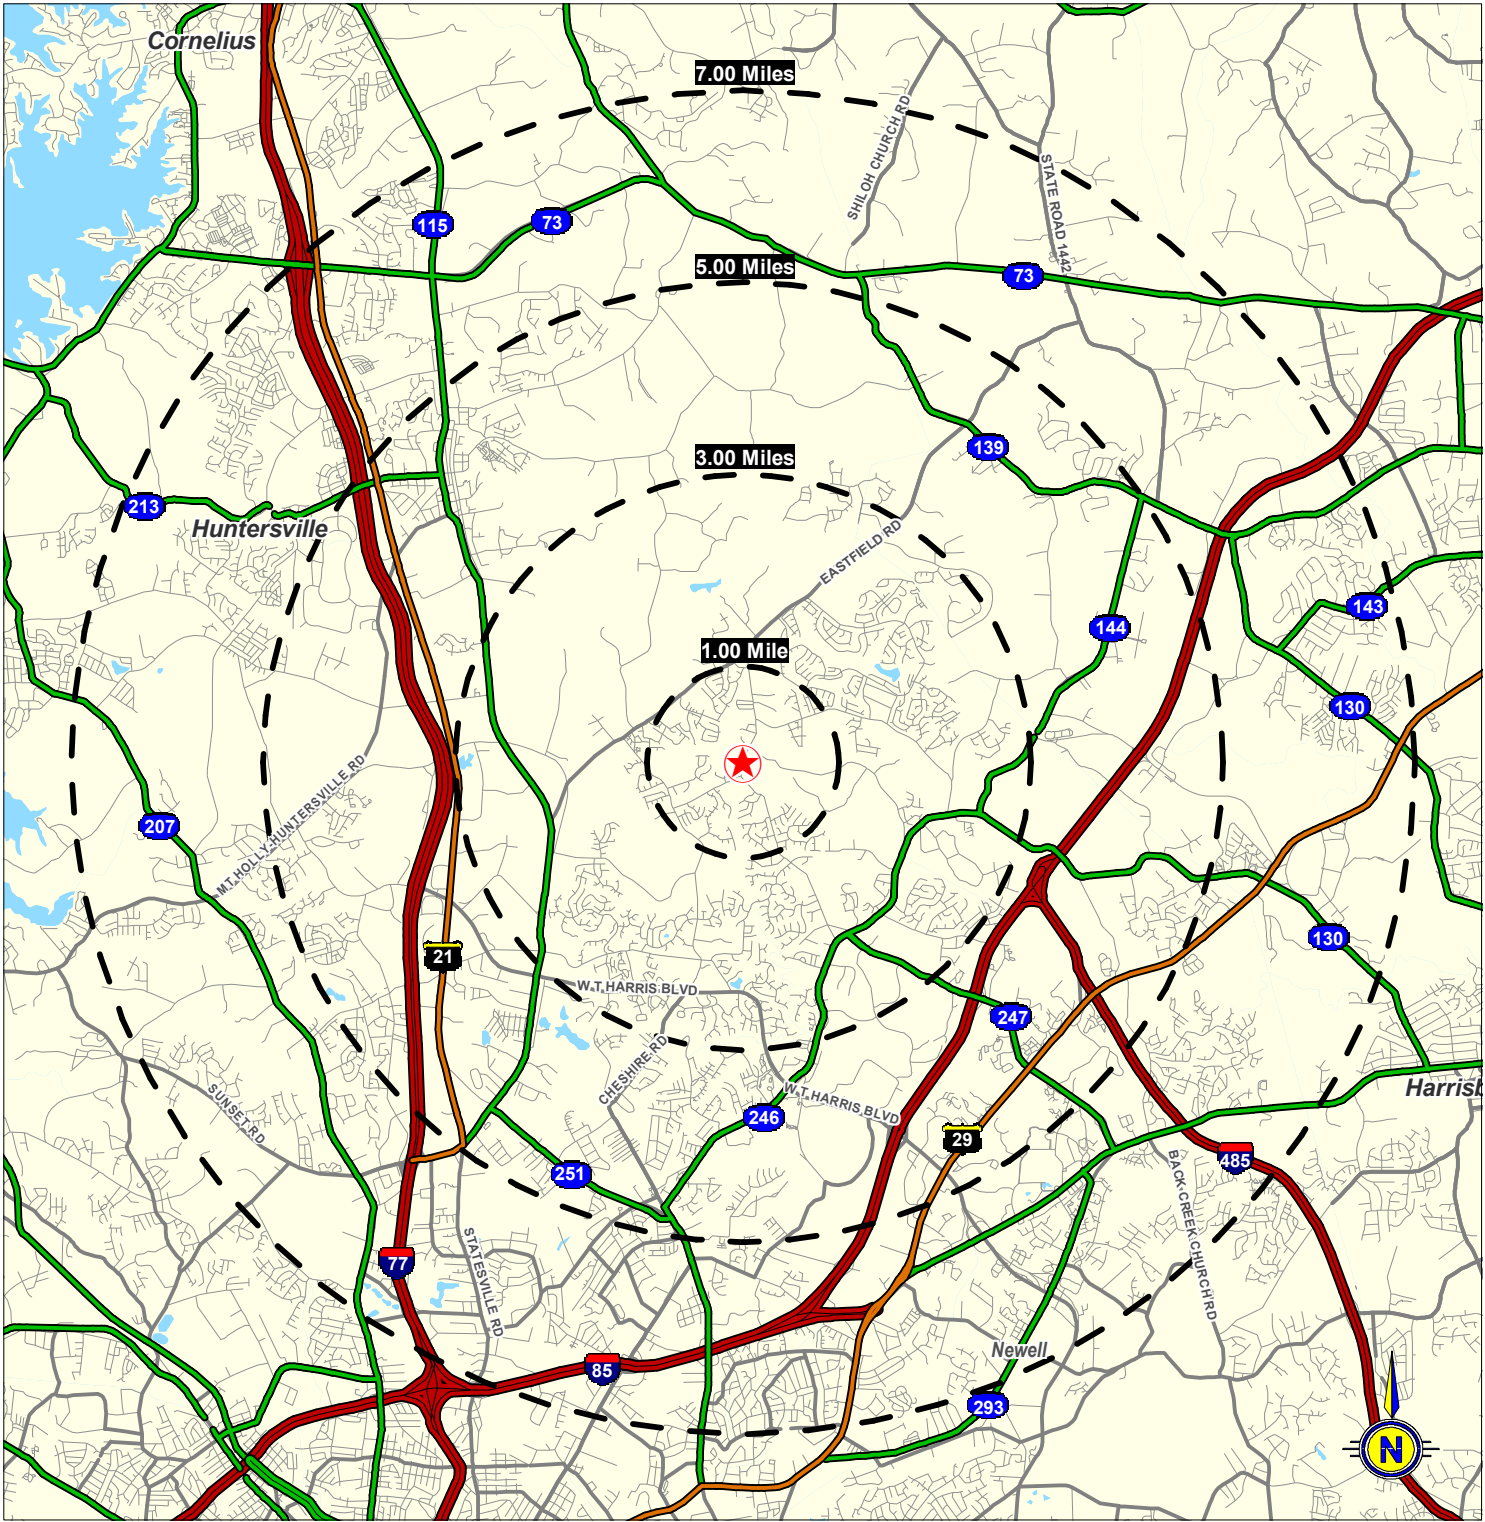

Lat: 35.3675 Lon: -80.7872 Zoom: 15.4 mi Logos are for identification purposes only and may be trademarks of their respective companies.

©2006, SITES USA Inc., Chandler, AZ (480) 491-1112. All Rights Reserved.

**5435 Prosperity Church Road
Charlotte, North Carolina**

February 2006

Prepared For

The Southern Projects Group

This map was produced using data from private and government sources deemed to be reliable. The information herein is provided without representation or warranty.